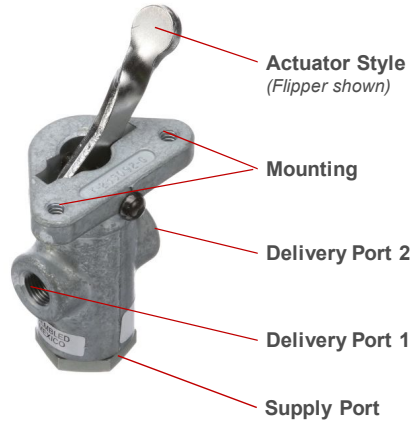

Bendix® TW-1™, TW-3™, TW-4™, TW-5™, TW-11™ Control Valves

TW-1™

Product Dimensions

TW-1 Ref. Pt. #229635N

TW-3™

Product Dimensions

TW-3 Ref. Pt. #228762N

TW-4™, TW-5™

Product Dimensions

TW-4 Ref. Pt. #276635N

TW-11™

Product Dimensions

TW-11 Ref. Pt. #065316