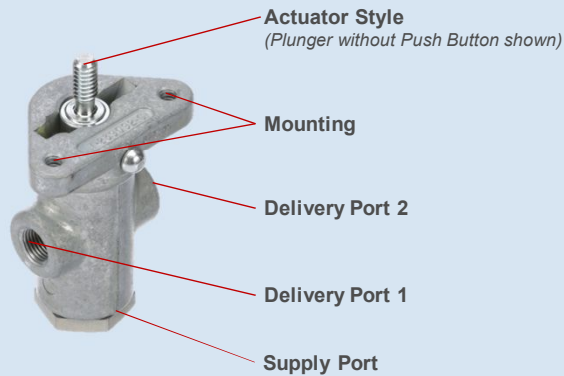

Bendix® TW-1™, TW-3™, TW-4™, TW-5™, TW-11™ Control Valves

TW-1™

Product Dimensions

TW-1 Ref. Pt. #229635N

TW-3™

Product Dimensions

TW-3 Ref. Pt. #228762N

TW-4™, TW-5™

Product Dimensions

TW-4 Ref. Pt. #276635N

TW-11™

Product Dimensions

TW-11 Ref. Pt. #065316