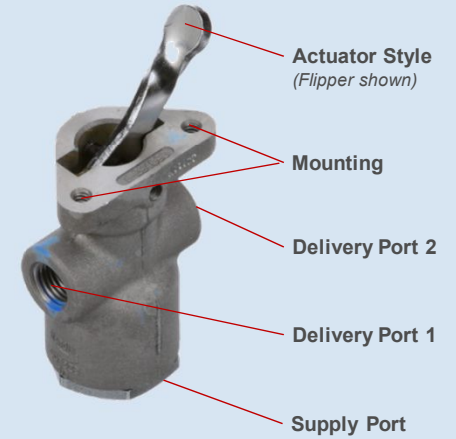

Bendix® TW-1™, TW-3™, TW-4™, TW-5™, TW-11™ Control Valves

TW-1™

Product Dimensions

TW-1 Ref. Pt. #229635N

TW-3™

Product Dimensions

TW-3 Ref. Pt. #228762N

TW-4™, TW-5™

Product Dimensions

TW-4 Ref. Pt. #276635N

TW-11™

Product Dimensions

TW-11 Ref. Pt. #065316