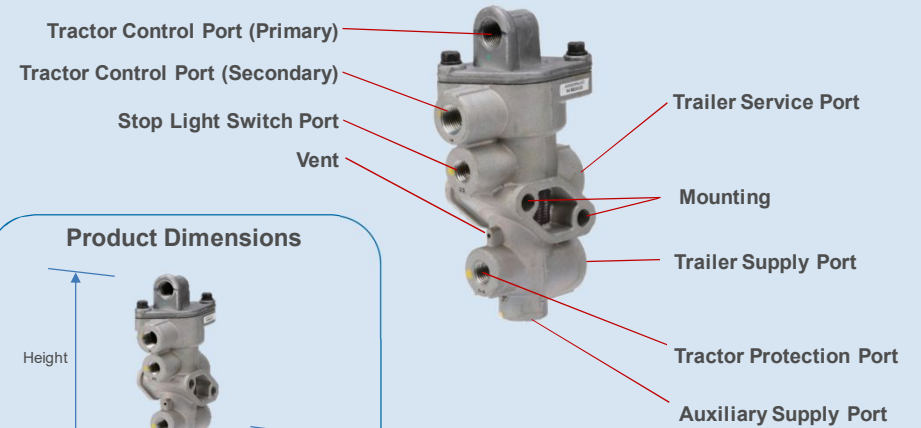

Bendix® TP-3®, TP-3DC™, TP-5™ Tractor Protection Valves

TP-3®

Product Dimensions

TP-3 Ref. Pt. #279000N

TP-3DC™

Product Dimensions

TP-3DC Ref. Pt. #065706

TP-5™ (Firewall)

TP-5 Ref. Pt. #802907

TP-5™ (Chassis/Cab)

Product Dimensions

TP-5 Ref. Pt. #288605N