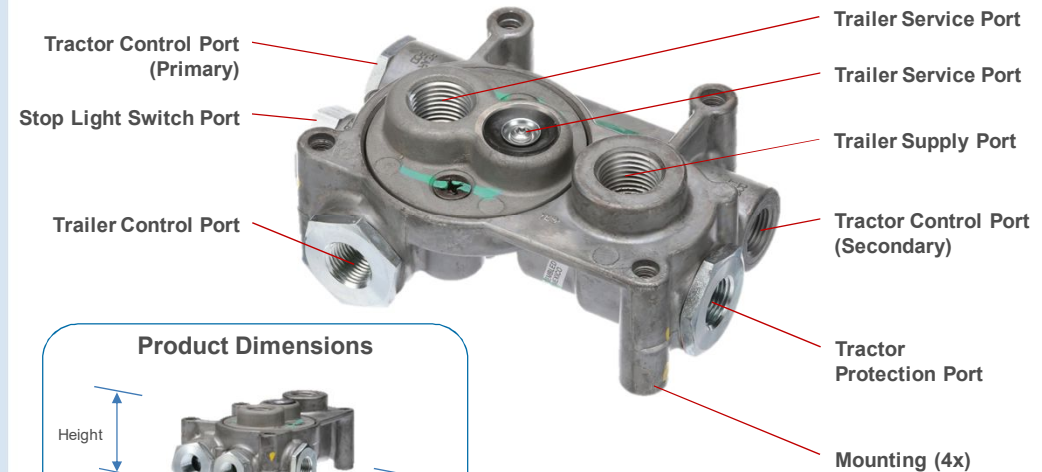

TP-5™ (Chassis/Cab)