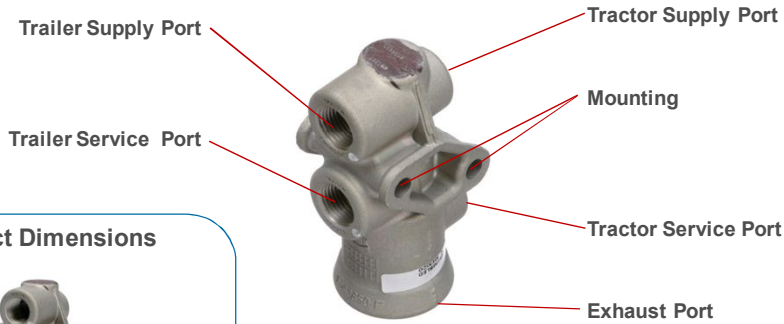

# Bendix® TP-3®, TP-3DC™, TP-5™ Tractor Protection Valves

### Product Dimensions

TP-3 Ref. Pt. #279000N