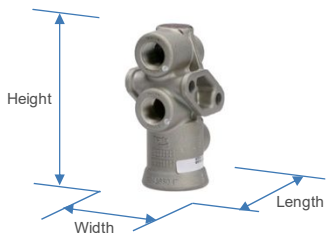

# Bendix® TP-3®, TP-3DC™, TP-5™ Tractor Protection Valves

### Product Dimensions

TP-3 Ref. Pt. #279000N