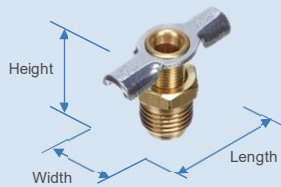

C-1™ Drain Cock

C-1 Ref. Pt. #103385N

Product Dimensions

C-3™ Drain Cock

C-3 Ref. Pt. #226338N

Product Dimensions

C-4 Drain Cock

C-4 Ref. Pt. #221121N

Product Dimensions

C-5™ Cut-out Cock

C-5 Ref. Pt. #106118N

Product Dimensions