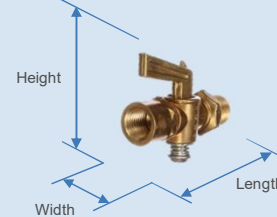

C-1™ Drain Cock

C-1 Ref. Pt. #103385N

Product Dimensions

C-3™ Drain Cock

C-3 Ref. Pt. #226338N

Product Dimensions

C-4 Drain Cock

C-4 Ref. Pt. #221121N

Product Dimensions

C-5™ Cut-out Cock

C-5 Ref. Pt. #106118N

Product Dimensions