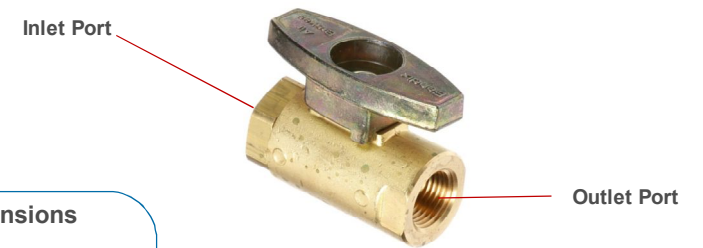

C-1™ Drain Cock

C-1 Ref. Pt. #103385N

Product Dimensions

C-3™ Drain Cock

C-3 Ref. Pt. #226338N

Product Dimensions

C-4 Drain Cock

C-4 Ref. Pt. #221121N

Product Dimensions

C-5™ Cut-out Cock

C-5 Ref. Pt. #106118N

Product Dimensions