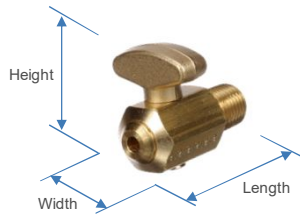

C-1™ Drain Cock

C-1 Ref. Pt. #103385N

Product Dimensions

C-3™ Drain Cock

C-3 Ref. Pt. #226338N

Product Dimensions

C-4 Drain Cock

C-4 Ref. Pt. #221121N

Product Dimensions

C-5™ Cut-out Cock

C-5 Ref. Pt. #106118N

Product Dimensions