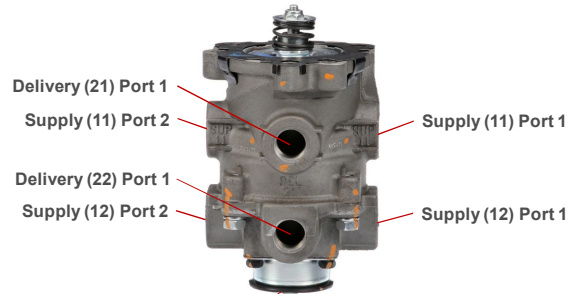

Bendix® E-6®, E-8P®, E-10, E-10R™, E-10P™, E-10PR™ Foot Brake Valves

E-6®

(Back Side) *E-6 Ref. Pt. #286171N*

E-10, E-10R™

(Back Side) *E-10 Ref. Pt. #101100N*

Treadle Parameters

E-8P®

(Back Side) *E-8P Ref. Pt. # 800629*

E-10P™, E-10PR™

E-10PR Ref. SD-03-832

Suspended Pedal Parameters