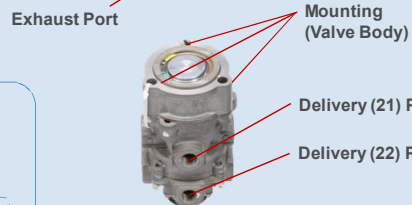

Bendix® E-6®, E-8P®, E-10, E-10R™, E-10P™, E-10PR™ Foot Brake Valves

E-6®

(Back Side) *E-6 Ref. Pt. #286171N*

E-10, E-10R™

(Back Side) *E-10 Ref. Pt. #101100N*

Treadle Parameters

E-8P®

(Back Side) *E-8P Ref. Pt. # 800629*

E-10P™, E-10PR™

E-10PR Ref. SD-03-832

Suspended Pedal Parameters