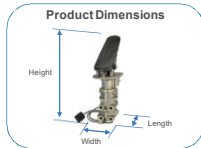

Bendix® E-6®, E-8P®, E-10, E-10R™, E-10P™, E-10PR™ Foot Brake Valves

E-6®

(Back Side) *E-6 Ref. Pt. #286171N*

E-10, E-10R™

(Back Side) *E-10 Ref. Pt. #101100N*

Treadle Parameters

E-8P®

(Back Side) *E-8P Ref. Pt. # 800629*

E-10P™, E-10PR™

E-10PR Ref. SD-03-832

Suspended Pedal Parameters