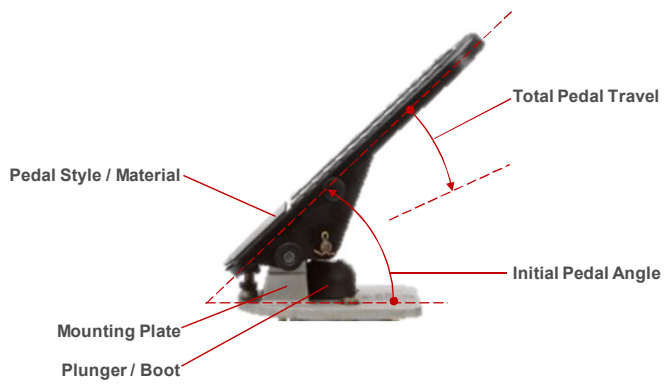

Bendix® E-6®, E-8P®, E-10, E-10R™, E-10P™, E-10PR™ Foot Brake Valves

E-6®

(Back Side) *E-6 Ref. Pt. #286171N*

E-10, E-10R™

(Back Side) *E-10 Ref. Pt. #101100N*

Treadle Parameters

E-8P®

(Back Side) *E-8P Ref. Pt. # 800629*

E-10P™, E-10PR™

E-10PR Ref. SD-03-832

Suspended Pedal Parameters