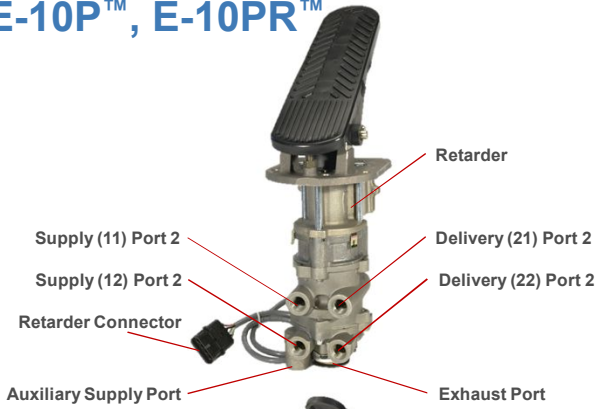

Bendix® E-6®, E-8P®, E-10, E-10R™, E-10P™, E-10PR™ Foot Brake Valves

E-6®

(Back Side) *E-6 Ref. Pt. #286171N*

E-10, E-10R™

(Back Side) *E-10 Ref. Pt. #101100N*

Treadle Parameters

E-8P®

(Back Side) *E-8P Ref. Pt. # 800629*

E-10P™, E-10PR™

E-10PR Ref. SD-03-832

Suspended Pedal Parameters