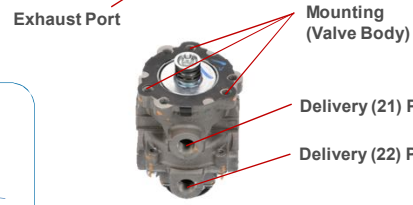

Bendix® E-6®, E-8P®, E-10, E-10R™, E-10P™, E-10PR™ Foot Brake Valves

E-6®

(Back Side) *E-6 Ref. Pt. #286171N*

E-10, E-10R™

(Back Side) *E-10 Ref. Pt. #101100N*

Treadle Parameters

E-8P®

(Back Side) *E-8P Ref. Pt. # 800629*

E-10P™, E-10PR™

E-10PR Ref. SD-03-832

Suspended Pedal Parameters