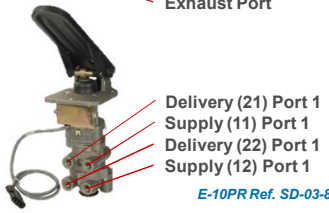

Bendix® E-6®, E-8P®, E-10, E-10R™, E-10P™, E-10PR™ Foot Brake Valves

E-6®

(Back Side) *E-6 Ref. Pt. #286171N*

E-10, E-10R™

(Back Side) *E-10 Ref. Pt. #101100N*

Treadle Parameters

E-8P®

(Back Side) *E-8P Ref. Pt. # 800629*

E-10P™, E-10PR™

E-10PR Ref. SD-03-832

Suspended Pedal Parameters