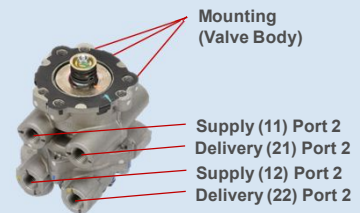

Bendix® E-6®, E-8P®, E-10, E-10R™, E-10P™, E-10PR™ Foot Brake Valves

E-6®

(Back Side) *E-6 Ref. Pt. #286171N*

E-10, E-10R™

(Back Side) *E-10 Ref. Pt. #101100N*

Treadle Parameters

E-8P®

(Back Side) *E-8P Ref. Pt. # 800629*

E-10P™, E-10PR™

E-10PR Ref. SD-03-832

Suspended Pedal Parameters