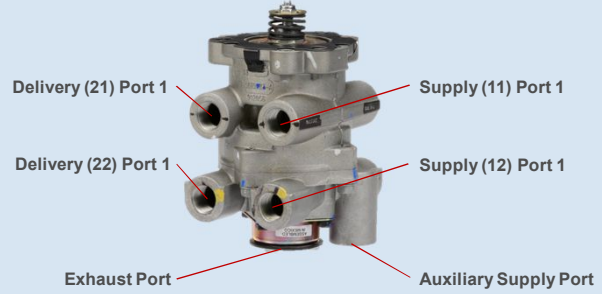

Bendix® E-6®, E-8P®, E-10, E-10R™, E-10P™, E-10PR™ Foot Brake Valves

E-6®

(Back Side) *E-6 Ref. Pt. #286171N*

E-10, E-10R™

(Back Side) *E-10 Ref. Pt. #101100N*

Treadle Parameters

E-8P®

(Back Side) *E-8P Ref. Pt. # 800629*

E-10P™, E-10PR™

E-10PR Ref. SD-03-832

Suspended Pedal Parameters